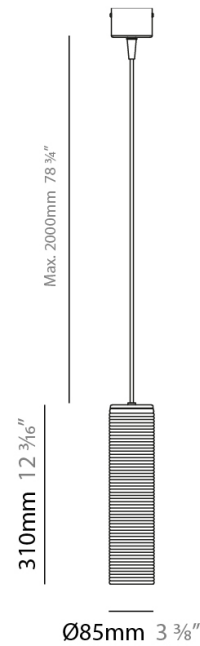

PROJECT	
TYPE	
NOTES	
QUANTITY	
DATE	

CLIO SUSPENSION

D81549-BLK-STE

GENERAL

Series: Ladies
Subseries: Clio
Brand: Panzeri
Division: Design
Mounting Type: Suspension
Mounting Location: Ceiling
Subcategory: Pendant

PHYSICAL

Shape: Cylinder
Diameter (mm): 85
Diameter (in): 3 3/8
Height (mm): 310
Height (in): 12 3/16
Max. Overall Height (mm): 2310
Max. Overall Height (in): 90 15/16
Light Distribution: Direct
Weight (kg): 1.20
Weight (lbs): 2.64
Diffuser: Steel Blown Glass
Holder Finish: Black
Fixture Material: Glass / Aluminum
Cable Details: 2200mm / 86 5/8" Cable

ELECTRICAL

Number of Lamps: 1
Lamp Type: LED Retrofit
Lamp Shape: A19
Bulb Included: Bulb Not Included
Max. Wattage Per Lamp (W): 7
Lamp Base: E26
Input Voltage (V): 120

LED

OPTICAL

RATINGS AND CERTIFICATIONS

Certified By: CSA Certified to UL and CSA Standards
IP rating: IP20