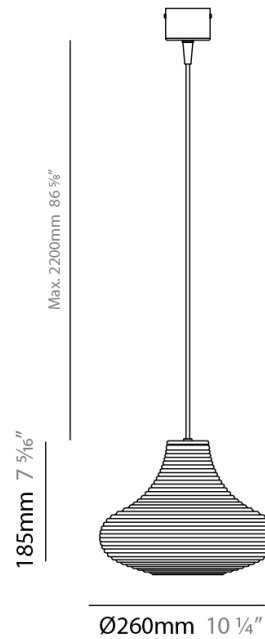

PROJECT	
TYPE	
NOTES	
QUANTITY	
DATE	

EMMA SUSPENSION

D81539-BLK-AMB

GENERAL

Series: Ladies
Subseries: Emma
Brand: Panzeri
Division: Design
Mounting Type: Suspension
Mounting Location: Ceiling
Subcategory: Pendant

PHYSICAL

Shape: Abstract
Diameter (mm): 260
Diameter (in): 10 1/4
Height (mm): 185
Height (in): 7 5/16
Max. Overall Height (mm): 2385
Max. Overall Height (in): 93 7/8
Light Distribution: Direct
Weight (kg): 1.45
Weight (lbs): 3.19
Diffuser: Amber Blown Glass
Holder Finish: Black
Fixture Material: Glass / Aluminum
Cable Details: 2200mm / 86 5/8" Cable

ELECTRICAL

Number of Lamps: 1
Lamp Type: LED Retrofit
Lamp Shape: A19
Bulb Included: Bulb Not Included
Max. Wattage Per Lamp (W): 7
Lamp Base: E26
Input Voltage (V): 120

LED

OPTICAL

RATINGS AND CERTIFICATIONS

Certified By: CSA Certified to UL and CSA Standards
IP rating: IP20